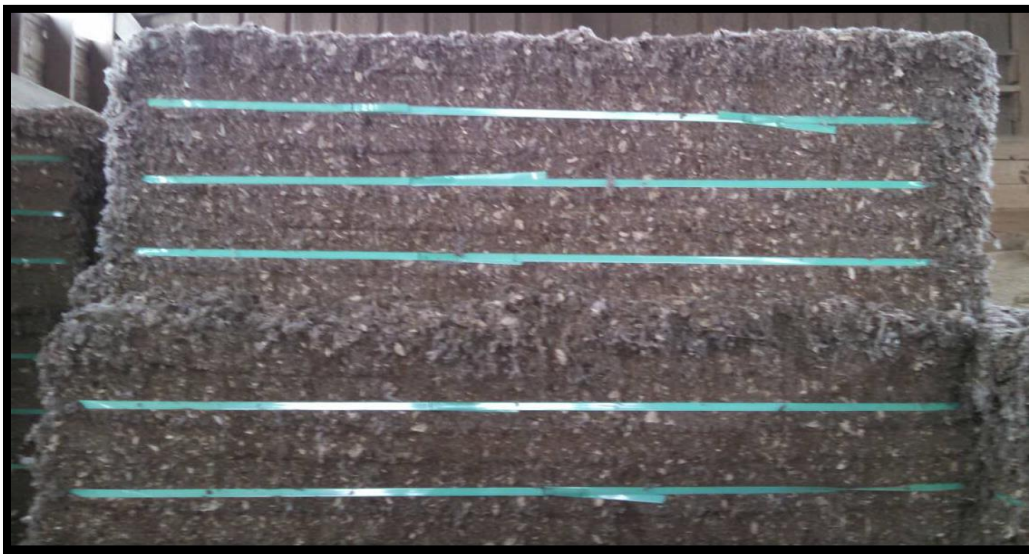

Performance Gin Fiber Bales

Gin Fiber Bales are a Hay/Forage replacement or extender. They are excellent for short or long term forage replacement with 12-14% protein and a 58% TDN.

We sell by the bale or ton (average weight 550 lbs), and they are available for pick up or delivery.